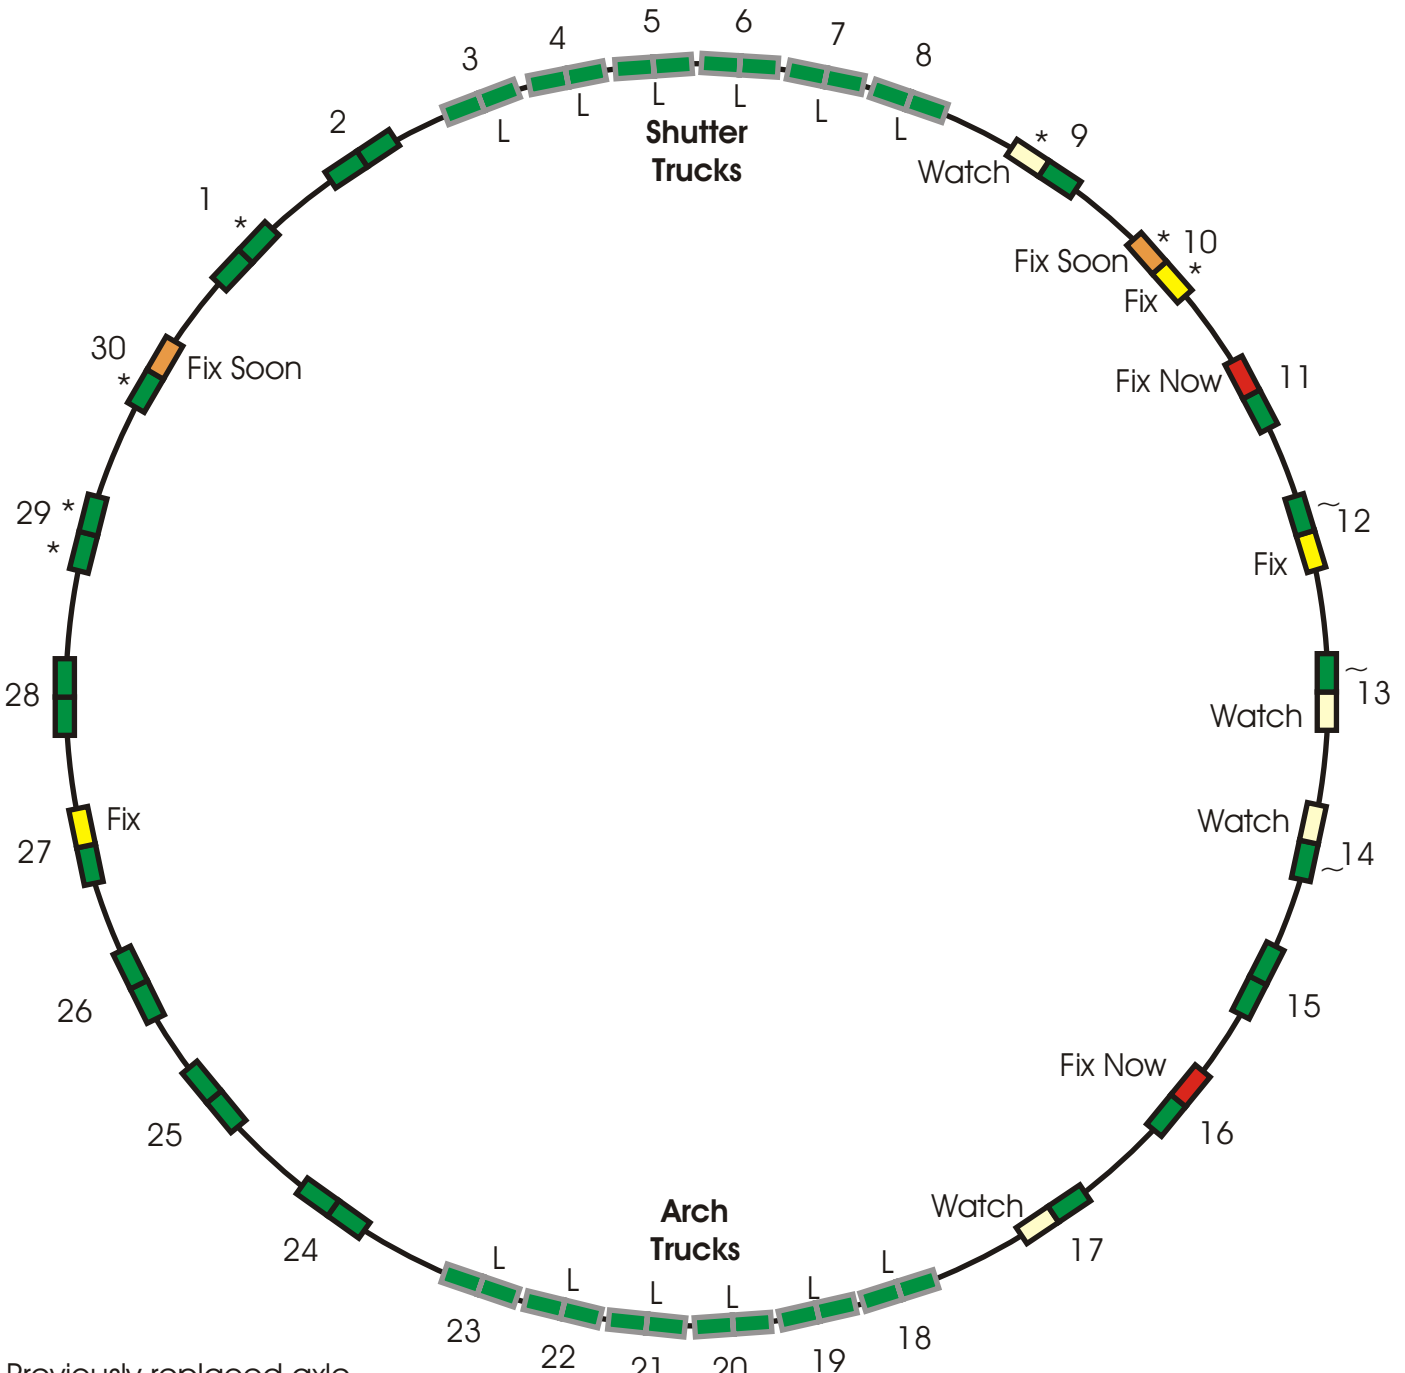

120" Dome Truck Axle Report

* = Previously replaced axle
 ~ = Recently replaced axle
 L = Large trucks
 Note: Two wheels per truck